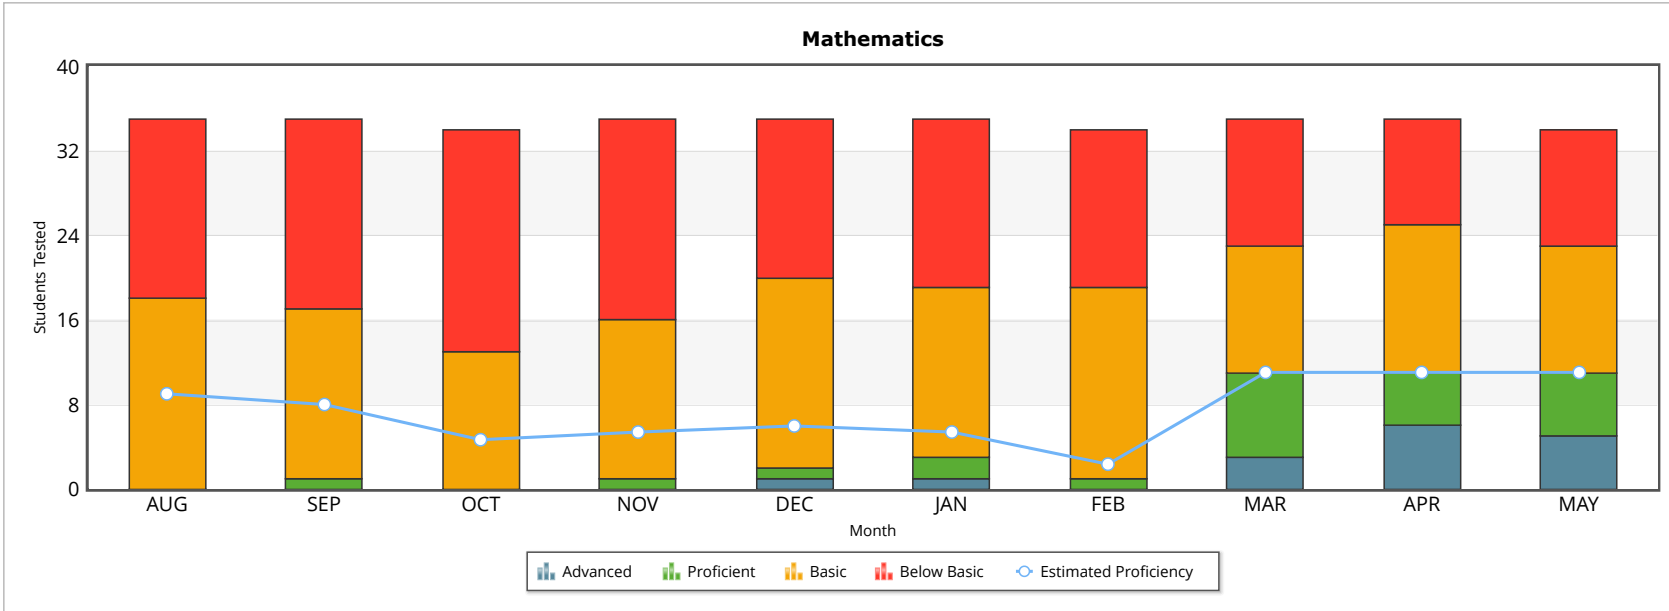

# District Progress by Threshold with Grade

**School Year:** 2023-2024

**District:** Lonedell School District R14

**School:** Lonedell Elementary School

**Grade Level:** Grade 6

**Demographics:** All Students