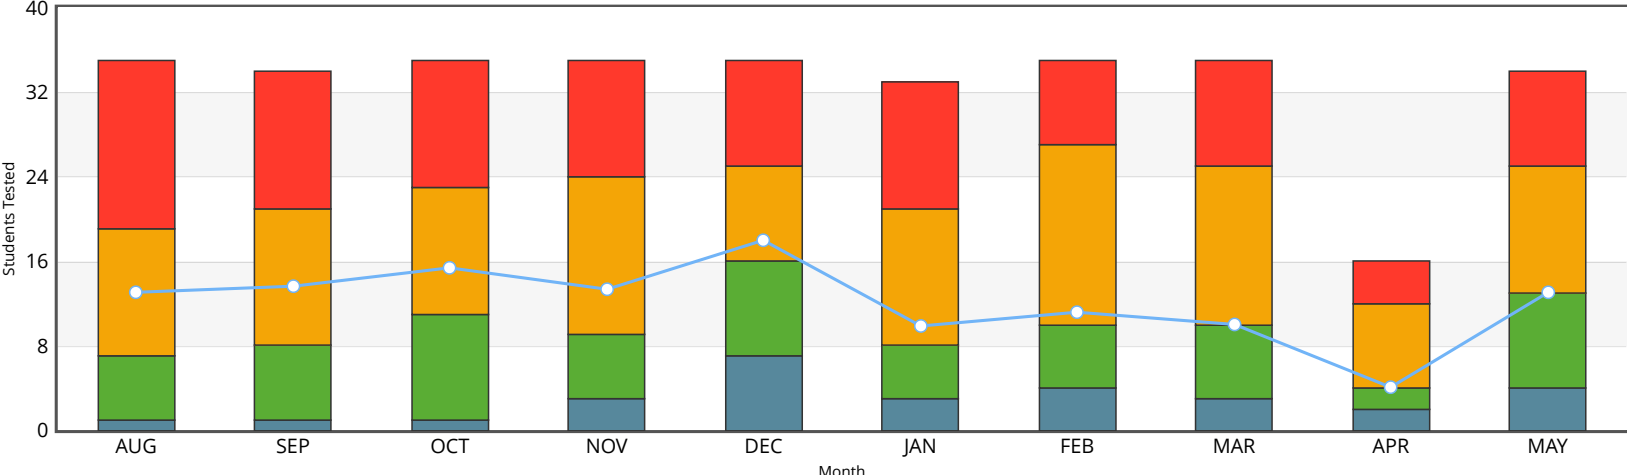

ELA/Lit

Advanced Proficient Basic Below Basic Estimated Proficiency